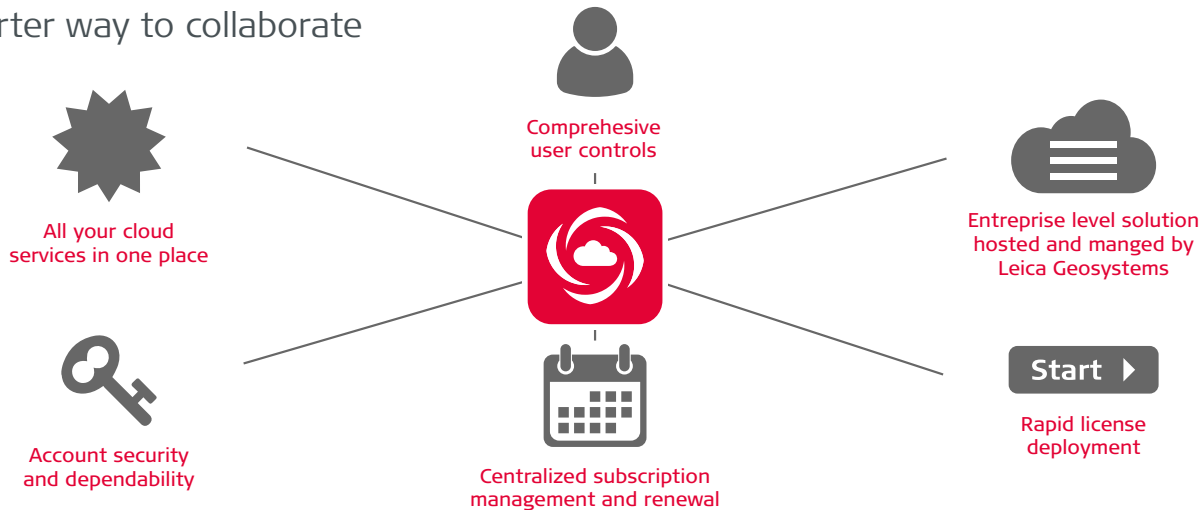

## Unparalleled simplicity, scalability and sharing

Leica TruView is the industry-leading software for easily and intuitively sharing point cloud data, design models, mark-ups and more. TruView Cloud is an all-new software as a service available to access through the new Leica Cyclone Cloud platform - a first of its kind web-based hub for digital reality cloud services. TruView Cloud makes it easy to harness the enterprise-level solution of the TruView family of products thanks to its subscription model and Leica Geosystems hosted cloud offering. Now, even firms without a dedicated IT department can easily deploy the service and manage all their users from a single, secure, simple-yet-powerful platform.

leica-geosystems.com

- when it has to be **right**

**Leica**  
Geosystems

PART OF  
**HEXAGON**

# Leica TruView Cloud

A smarter way to collaborate

Leica TruView Cloud is the perfect software to view, measure and share your digital reality data and is available anywhere, anytime and on any device. The intuitiveness of TruView has been paired with an equally intuitive way to access your data. Simply log in to your Cyclone Cloud account, deploy the product and start sharing immediately. With excellent dependability and advanced admin and user controls, never worry about who has, or does not have access to your data.

## SCALE

TruView Cloud is an enterprise-level solution that can scale infinitely and instantly based on the volumes you and your clients need. Unlimited separate portals can be configured through the TruView Cloud administration portal. Assign different communities of users and project data to each portal and assign access on a user-by-user basis.