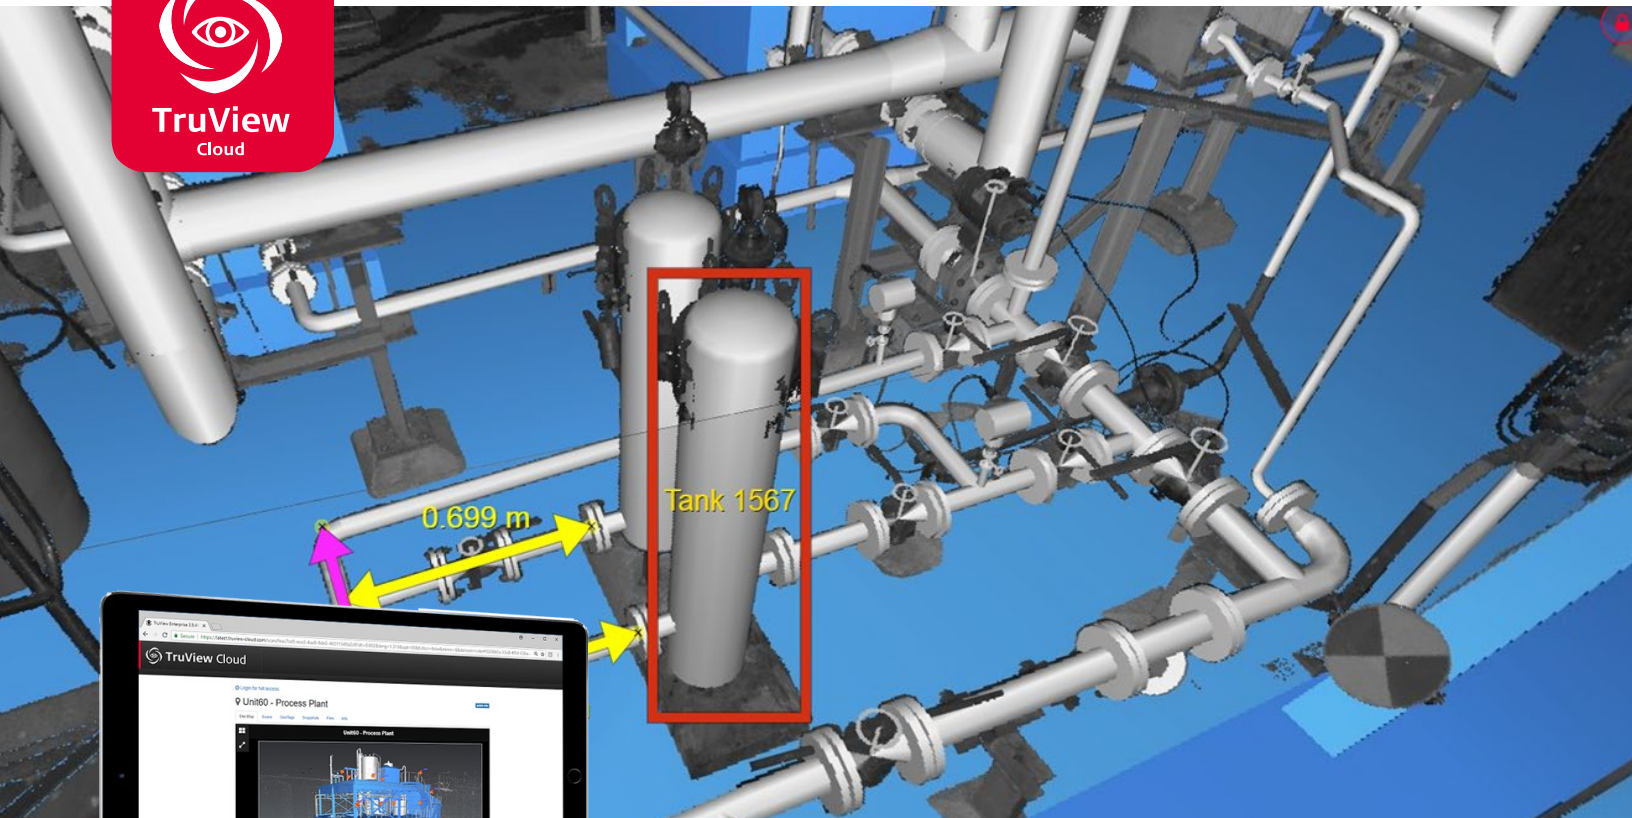

## Unparalleled simplicity, scalability and sharing

Leica TruView is the industry-leading software for easily and intuitively sharing point cloud data, design models, mark-ups and more. TruView Cloud is an all-new software as a service available to access through the new Leica Cyclone Cloud platform - a first of its kind web-based hub for digital reality cloud services. TruView Cloud makes it easy to harness the enterprise-level solution of the TruView family of products thanks to its subscription model and Leica Geosystems hosted cloud offering. Now, even firms without a dedicated IT department can easily deploy the service and manage all their users from a single, secure, simple-yet-powerful platform.

# Leica TruView Cloud

A smarter way to collaborate

Leica TruView Cloud is the perfect software to view, measure and share your digital reality data and is available anywhere, anytime and on any device. The intuitiveness of TruView has been paired with an equally intuitive way to access your data. Simply log in to your Cyclone Cloud account, deploy the product and start sharing immediately. With excellent dependability and advanced admin and user controls, never worry about who has, or does not have access to your data.

TruView Cloud lets any user navigate a scene by panning, rotating and zooming. Plus, add notes, markups, GeoTags and hyperlinks to communicate globally with ease. Even visualize designs in context by including your Cyclone models when publishing to TruView.

## SCALE

TruView Cloud is an enterprise-level solution that can scale infinitely and instantly based on the volumes you and your clients need. Unlimited separate portals can be configured through the TruView Cloud administration portal. Assign different communities of users and project data to each portal and assign access on a user-by-user basis.