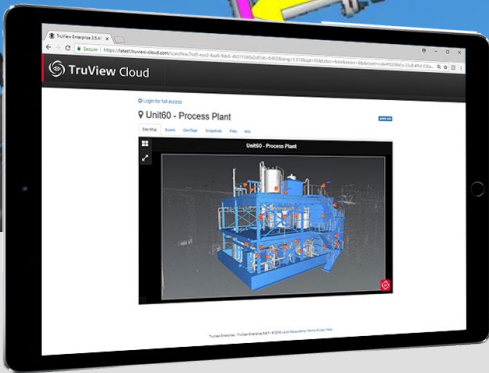

# Leica TruView Cloud

Digital reality data - anywhere,  
anytime, any device

## Unparalleled simplicity, scalability and sharing

Leica TruView is the industry-leading software for easily and intuitively sharing point cloud data, design models, mark-ups and more. TruView Cloud is an all-new software as a service available to access through the new Leica Cyclone Cloud platform - a first of its kind web-based hub for digital reality cloud services. TruView Cloud makes it easy to harness the enterprise-level solution of the TruView family of products thanks to its subscription model and Leica Geosystems hosted cloud offering. Now, even firms without a dedicated IT department can easily deploy the service and manage all their users from a single, secure, simple-yet-powerful platform.

# Leica TruView Cloud

A smarter way to collaborate

Leica TruView Cloud is the perfect software to view, measure and share your digital reality data and is available anywhere, anytime and on any device. The intuitiveness of TruView has been paired with an equally intuitive way to access your data. Simply log in to your Cyclone Cloud account, deploy the product and start sharing immediately. With excellent dependability and advanced admin and user controls, never worry about who has, or does not have access to your data.